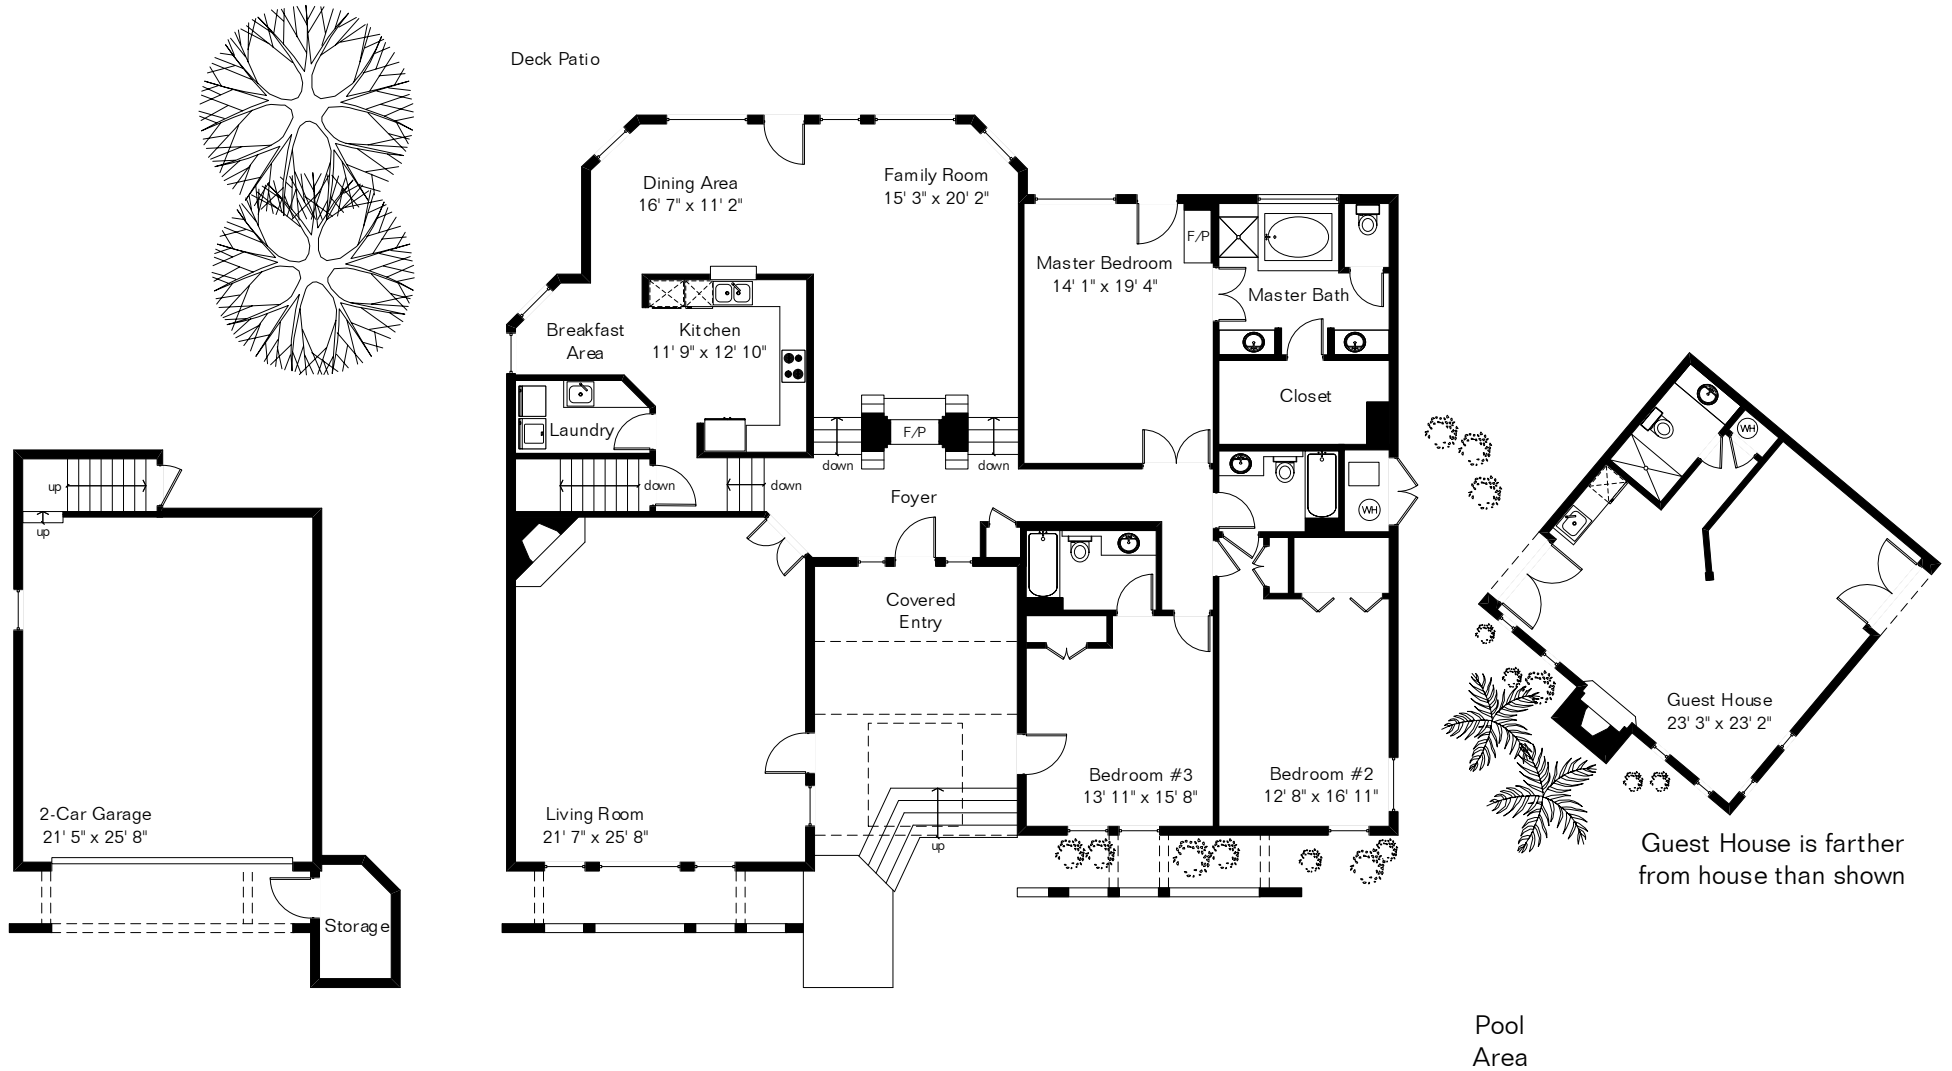

The square footages and room size information are deemed to be reliable but are not guaranteed and should be independently verified. This drawing is for marketing purposes only.

5220 N Swan Rd

Site Visit May 2021

Copyright 2021 Floor Plans First! LLC
All Rights Reserved.

Main House 2,996 Sq Ft
Guest House 585 Sq Ft
Total Living Area 3,581 Sq Ft
Garage 667 Sq Ft

Floor Plans First! LLC
See the Floor Plan First!

FloorPlansFirst.com™
(520) 881-1500